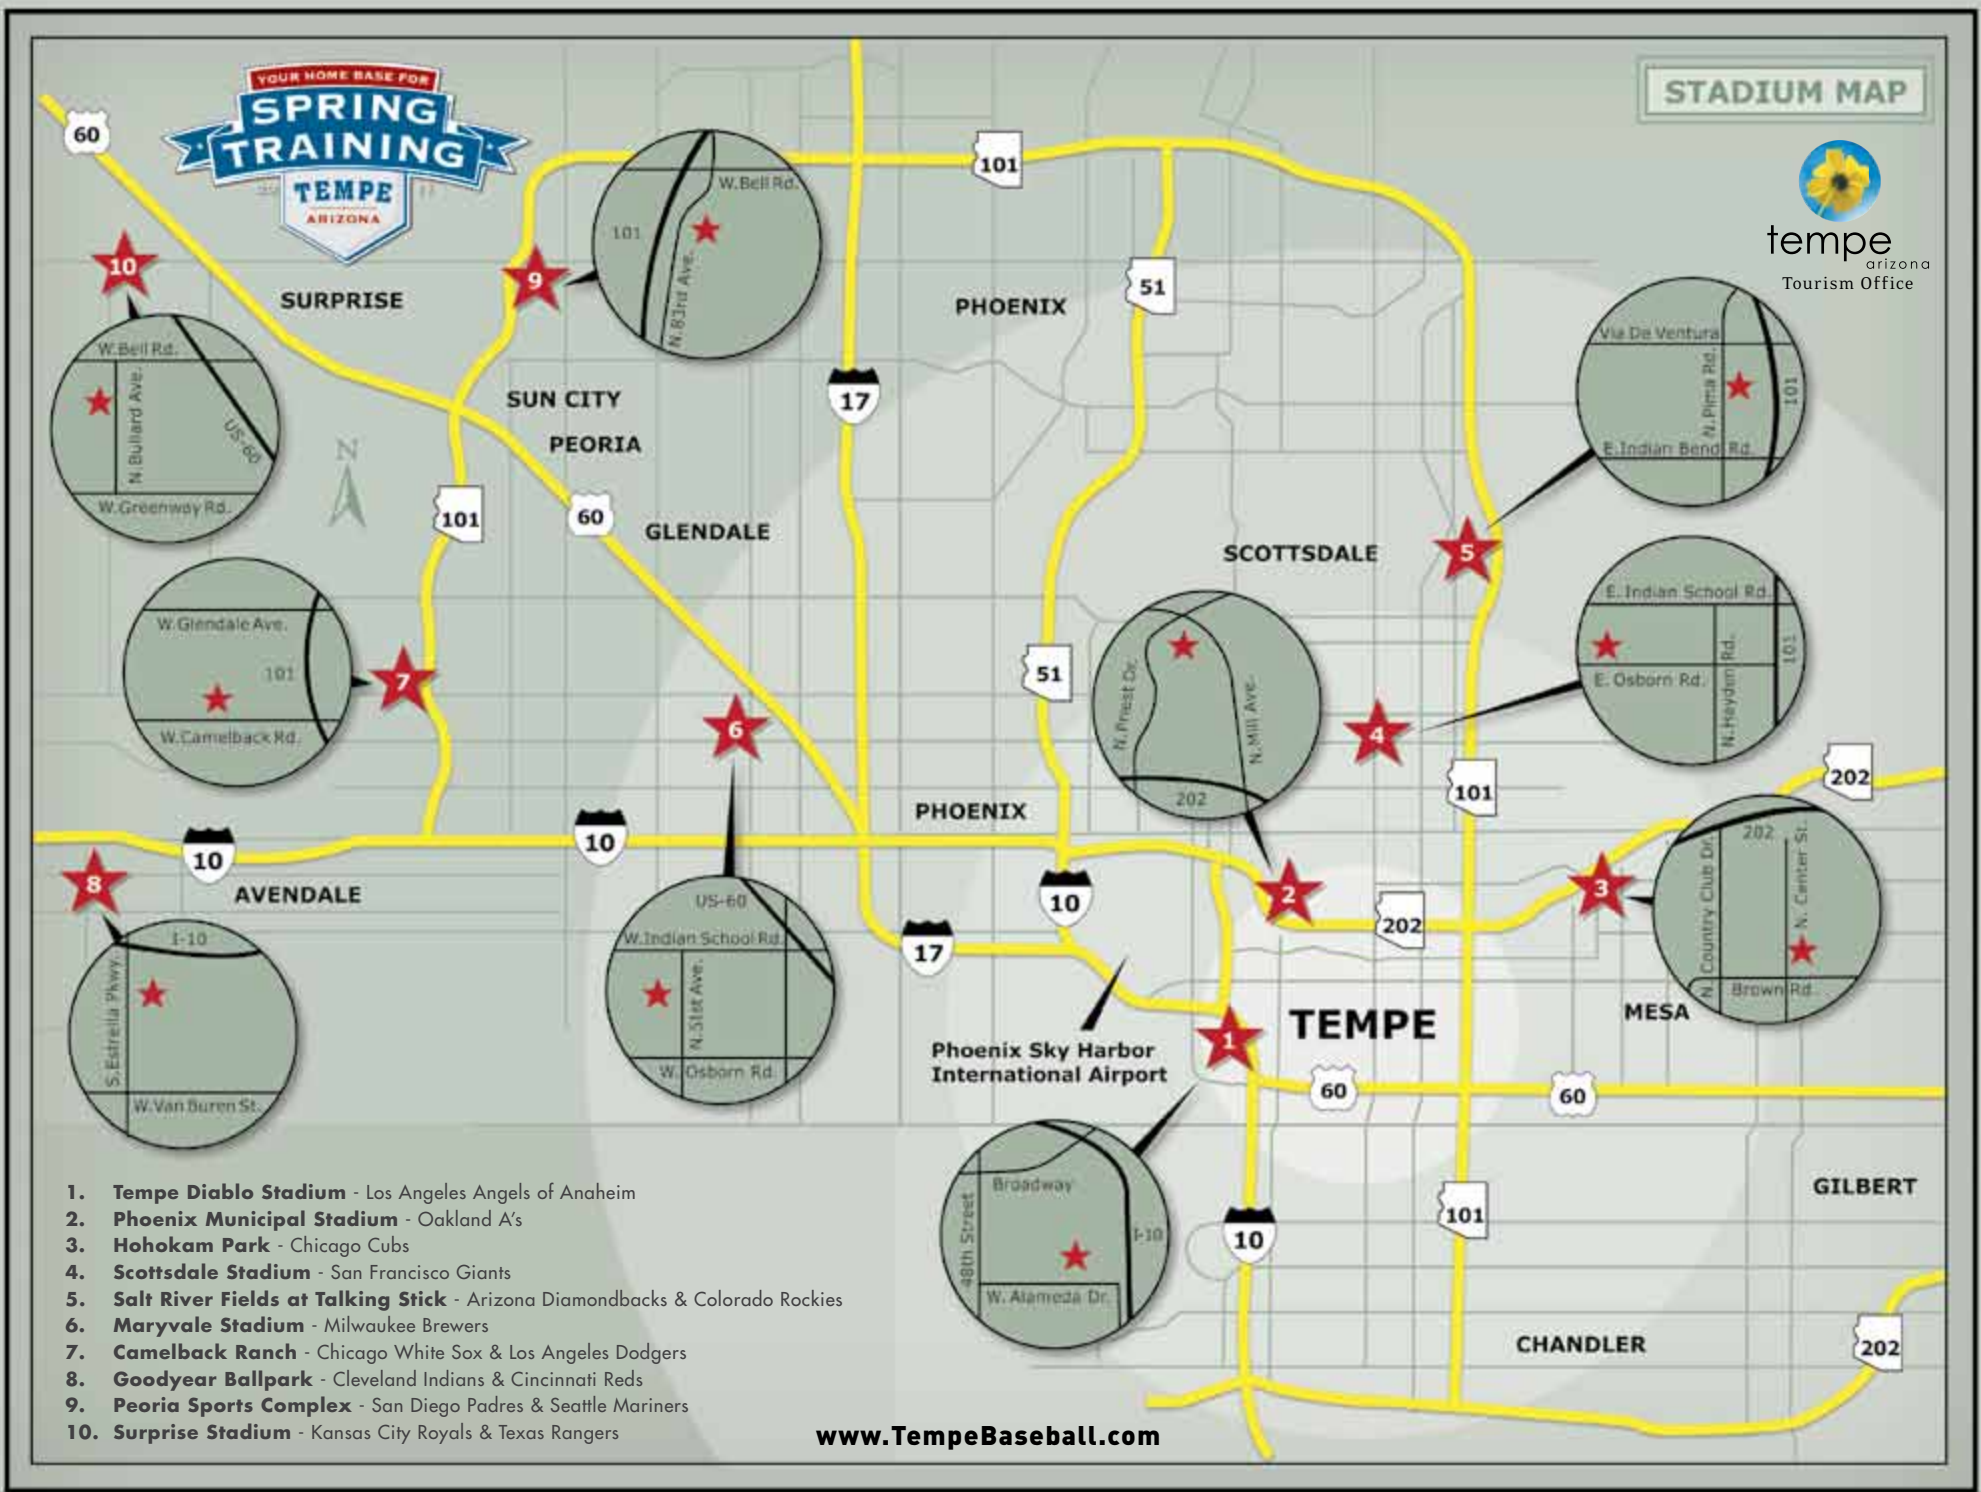

STADIUM MAP

tempe
arizona
Tourism Office

1. **Tempe Diablo Stadium** - Los Angeles Angels of Anaheim
2. **Phoenix Municipal Stadium** - Oakland A's
3. **Hohokam Park** - Chicago Cubs
4. **Scottsdale Stadium** - San Francisco Giants
5. **Salt River Fields at Talking Stick** - Arizona Diamondbacks & Colorado Rockies
6. **Maryvale Stadium** - Milwaukee Brewers
7. **Camelback Ranch** - Chicago White Sox & Los Angeles Dodgers
8. **Goodyear Ballpark** - Cleveland Indians & Cincinnati Reds
9. **Peoria Sports Complex** - San Diego Padres & Seattle Mariners
10. **Surprise Stadium** - Kansas City Royals & Texas Rangers