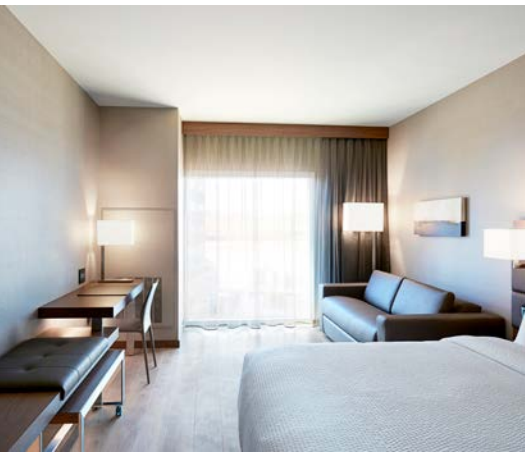

AC Hotel Phoenix Tempe / Downtown

AC Hotel Phoenix Tempe / Downtown is designed for urban spirits who want to connect with the culture of the city. Our hotel is perfect for the modern business traveler or vacationer, located in the all-new Hayden Ferry Lakeside corporate park, with easy access to Mill Avenue, Arizona State University, and Phoenix Sky Harbor International Airport. Visit the AC Kitchen in the morning for a lavish breakfast dish, soak up the Arizona sunshine at our AC Rooftop Pool, and unwind at our AC Lounge with specialty cocktails. Fashioned to reflect the uniqueness and character of Tempe, our elevated design theme echoes the aesthetic of the desert—highlighted by monochromatic tones, crisp design, and clean lines.

- ❖ 159 European-style guest rooms
- ❖ High-speed Internet/Wi-Fi access in your guest room and throughout the property
- ❖ In-room Torrefazione Italia® Coffee
- ❖ Complimentary mini-fridge with (2) bottles of water refreshed in guest room daily
- ❖ 49" Smart TV allowing complimentary access to Netflix®, YouTube®, Pandora®, and other programming
- ❖ Bedside USB ports and electrical outlets
- ❖ Integrated work desk and luggage bench with luxurious platform beds and smart lighting
- ❖ Bathrooms featuring Italian marble shower and AC signature bath amenities
- ❖ Complimentary 24-hour Fitness Center access
- ❖ Complimentary AC Library with 24-hour Business Center access
- ❖ No Resort Fees/ Pre-key available upon request
- ❖ ChargePoint Electric Vehicle Charging Station

AC Hotel Phoenix Tempe/Downtown
100 E. Rio Salado Parkway, Tempe AZ, 85281
Web: marriott.com/phxac | Sales: 480.642.6145
Email: sales@achoteltempe.com