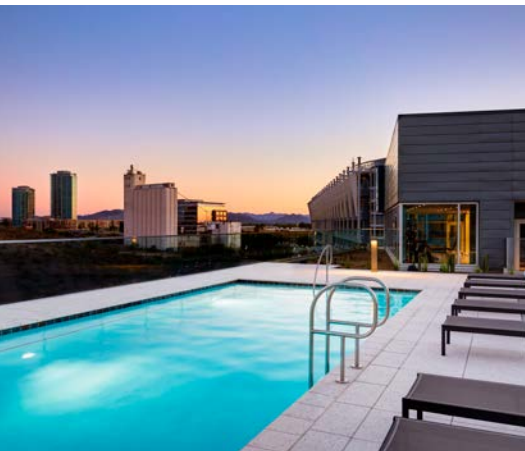

AC Hotel Phoenix Tempe / Downtown

AC Hotel Phoenix Tempe / Downtown is designed for urban spirits who want to connect with the culture of the city. Our hotel is perfect for the modern business traveler or vacationer, located in the all-new Hayden Ferry Lakeside corporate park, with easy access to Mill Avenue, Arizona State University, and Phoenix Sky Harbor International Airport. Visit the AC Kitchen in the morning for a lavish breakfast dish, soak up the Arizona sunshine at our AC Rooftop Pool, and unwind at our AC Lounge with specialty cocktails. Fashioned to reflect the uniqueness and character of Tempe, our elevated design theme echoes the aesthetic of the desert—highlighted by monochromatic tones, crisp design, and clean lines.

- ❖ 159 European-style guest rooms
- ❖ High-speed Internet/Wi-Fi access in your guest room and throughout the property
- ❖ In-room Torrefazione Italia® Coffee
- ❖ Complimentary mini-fridge with (2) bottles of water refreshed in guest room daily
- ❖ 49" Smart TV allowing complimentary access to Netflix®, YouTube®, Pandora®, and other programming
- ❖ Bedside USB ports and electrical outlets
- ❖ Integrated work desk and luggage bench with luxurious platform beds and smart lighting
- ❖ Bathrooms featuring Italian marble shower and AC signature bath amenities
- ❖ Complimentary 24-hour Fitness Center access
- ❖ Complimentary AC Library with 24-hour Business Center access
- ❖ No Resort Fees/ Pre-key available upon request
- ❖ ChargePoint Electric Vehicle Charging Station