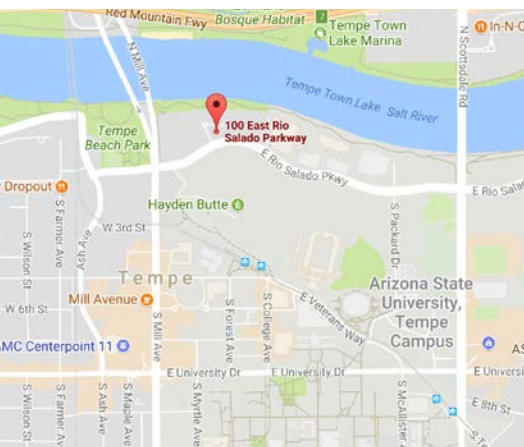

Media Salon

When designing AC Hotels, we focused on the essentials of a beautiful stay and have created an experience unlike any other. Our continental breakfast found European inspiration. We replaced room service with the flexibility of a quick snack or evening tapas plates. Our bartenders are true urban spirits who will share the unique buzz of the city and all it has to offer. It's an experience that has been designed to give you the essentials. It's an experience that feels stylish, yet efficient; alluring, yet purposeful. Every detail is considered to provide just the beautiful essentials. We invite you to experience a new way to hotel.

- ❖ Meeting & Event Packages available through onsite catering
- ❖ Complimentary Wi-Fi access in all meeting spaces
- ❖ Kallpod activated service
- ❖ Built-in audio-visual equipment with flat screen Smart TV
- ❖ Onsite catering available

AC Meeting Room					
Rooms	Dimensions	Sq. Ft			
Meeting Space	31x21x12	650			
Theater	Classroom	Conference	U Shape	Reception	Banquet
56	30	20	30	80	36

AC Media Salon			
Rooms	Dimensions	Sq. Ft	Quantity
Media Salon	12x12x12	144	2

AC Flexible Meeting Space	
AC Lounge	80
AC South Lounge	50
Rooftop Pool	150
Kitchen	50
Media Salons	10

AC Hotel Phoenix Tempe/Downtown
100 E. Rio Salado Parkway, Tempe AZ, 85281
Web: marriott.com/phxac | Sales: 480.642.6145
Email: sales@achoteltempe.com