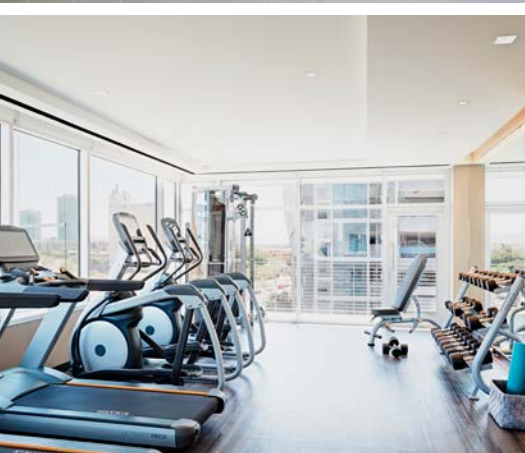

AC Hotel Phoenix Tempe / Downtown

AC Hotel Phoenix Tempe / Downtown is designed for urban spirits who want to connect with the culture of the city. Our hotel is perfect for the modern business traveler or vacationer, located in the all-new Hayden Ferry Lakeside corporate park, with easy access to Mill Avenue, Arizona State University, and Phoenix Sky Harbor International Airport. Visit the AC Kitchen in the morning for a lavish breakfast dish, soak up the Arizona sunshine at our AC Rooftop Pool, and unwind at our AC Lounge with specialty cocktails. Fashioned to reflect the uniqueness and character of Tempe, our elevated design theme echoes the aesthetic of the desert—highlighted by monochromatic tones, crisp design, and clean lines.

- ❖ 159 European-style guest rooms
- ❖ High-speed Internet/Wi-Fi access in your guest room and throughout the property
- ❖ In-room Torrefazione Italia® Coffee
- ❖ Complimentary mini-fridge with (2) bottles of water refreshed in guest room daily
- ❖ 49" Smart TV allowing complimentary access to Netflix®, YouTube®, Pandora®, and other programming
- ❖ Bedside USB ports and electrical outlets
- ❖ Integrated work desk and luggage bench with luxurious platform beds and smart lighting
- ❖ Bathrooms featuring Italian marble shower and AC signature bath amenities
- ❖ Complimentary 24-hour Fitness Center access
- ❖ Complimentary AC Library with 24-hour Business Center access
- ❖ No Resort Fees/ Pre-key available upon request
- ❖ ChargePoint Electric Vehicle Charging Station

AC Hotel Phoenix Tempe/Downtown
100 E. Rio Salado Parkway, Tempe AZ, 85281
Web: marriott.com/phxac | Sales: 480.642.6145
Email: sales@achoteltempe.com