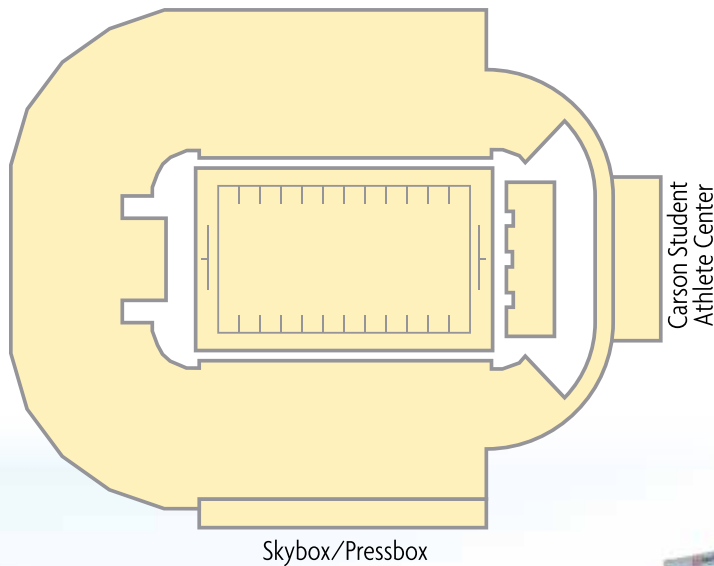

ASU Sun Devil Stadium/Frank Kush Field

500 E. Veterans Way, Tempe, AZ 85281

▶ Sports that can be accommodated in this facility:

- Football, Soccer, Special Events

▶ Description:

- Sun Devil Stadium is one of the most aesthetic, dynamic, innovative and beautiful collegiate stadiums in the nation. Constructed between two mountain buttes, the stadium literally was carved from the desert and occupies a space between the Tempe Buttes - actually small mountains that ideally have accommodated the growth of the structure.

▶ Seating Capacity:

- 56,232

▶ Specifications:

- Playing Surface
- Hybrid Bermuda grass
- Stadium Height: 122 feet from playing field to top of grandstand, approximately 12 stories
- Parking
- Lockers/Showers
- Training Equipment
- Restrooms
- Scoreboard (47 feet high x 113 feet wide)
- Concessions
- Lighting
- Box Office
- Media Area, space for 200+