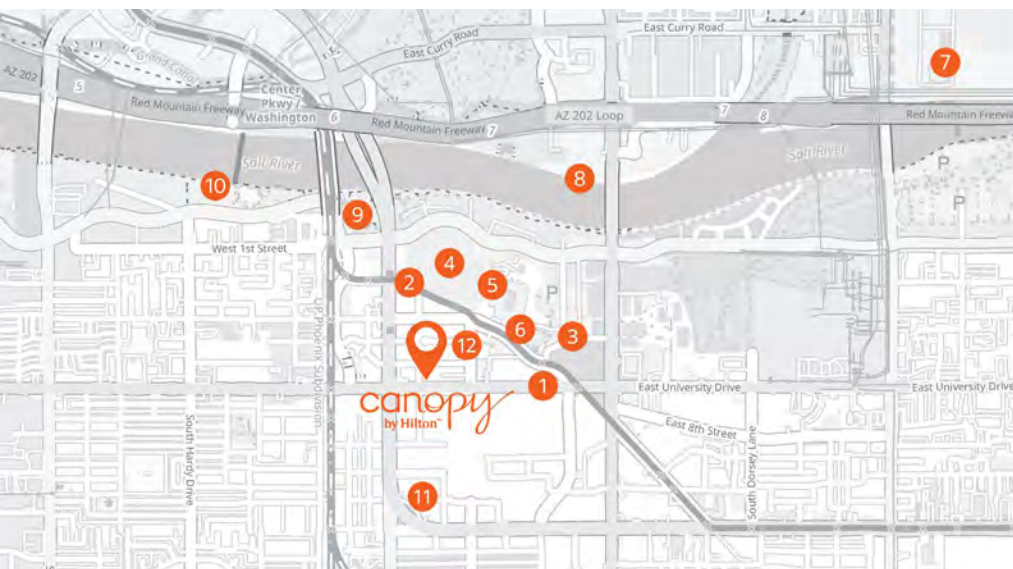

Local points of interest

Say hello to Tempe Downtown! Experience new places as an insider. From popular spots to hidden gems, we're your expert guides to the city. Grab a complimentary Canopy Bike and treat the explorer in you.

- 1 University Drive
- 2 Mill Avenue
- 3 Arizona State University
- 4 "A" Mountain
- 5 Sun Devil Stadium
- 6 Desert Financial Arena
- 7 Phoenix Rising Soccer Stadium
- 8 Tempe Town Lake

Positively yours,