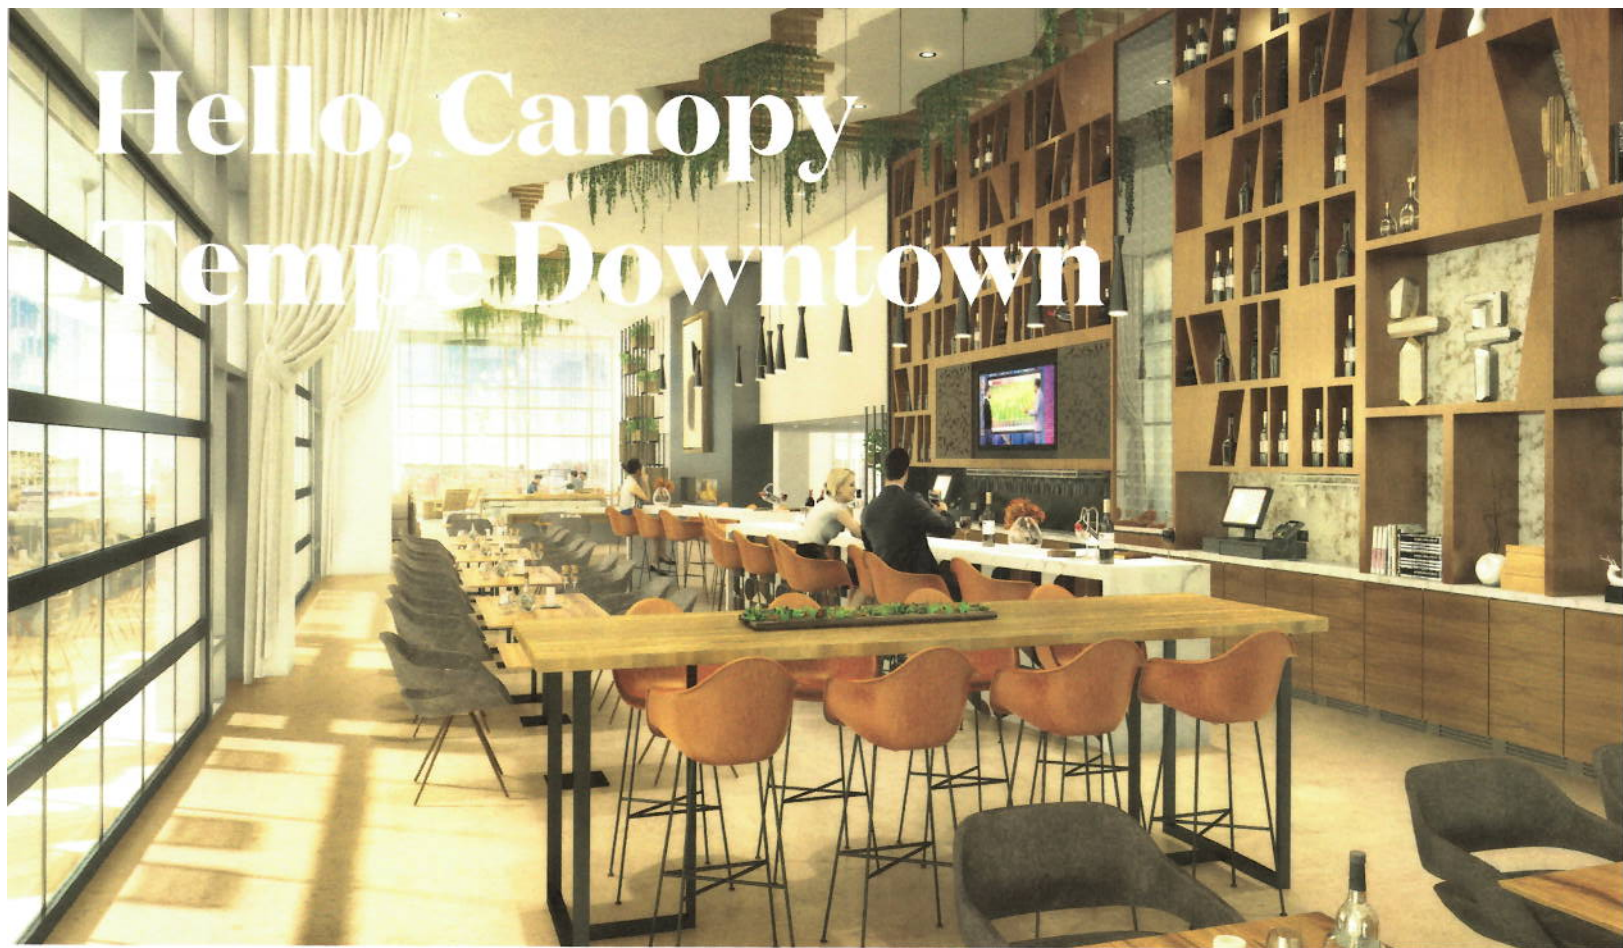

Hello, Canopy Tempe Downtown

Welcome to the neighborhood

Canopy by Hilton Tempe Downtown is a contemporary boutique hotel nestled in the heart of vibrant and walkable downtown Tempe. The spirit of this refined yet energetic hotel is reflected in its architecture, design, art, culture and culinary delights.