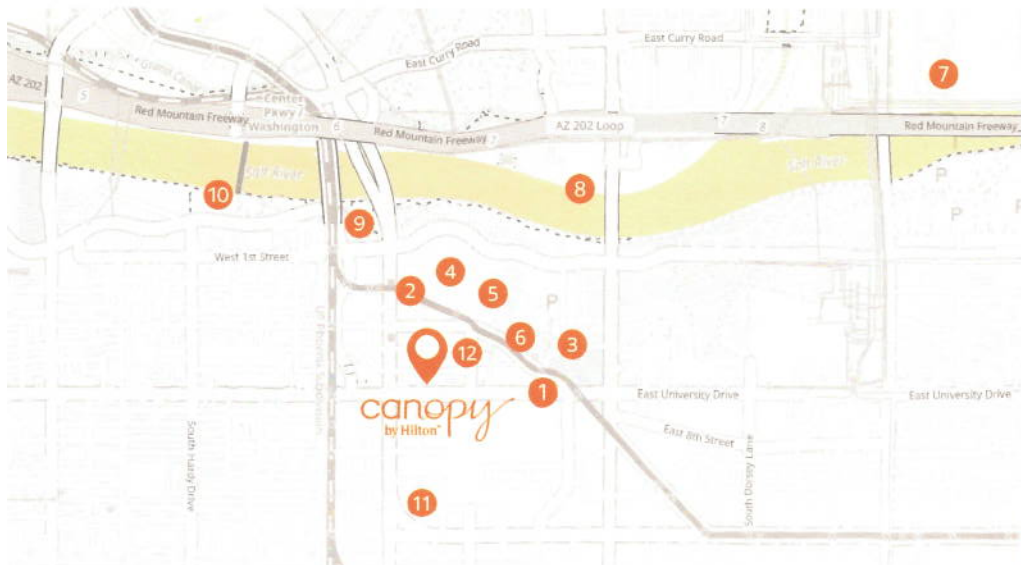

Local points of interest

Say hello to Tempe Downtown! Experience new places as an insider. From popular spots to hidden gems, we're your expert guides to the city. Grab a complimentary Canopy Bike and treat the explorer in you.

- 1 University Drive
- 2 Mill Avenue
- 3 Arizona State University
- 4 "A" Mountain
- 5 Sun Devil Stadium
- 6 Desert Financial Arena
- 7 Phoenix Rising Soccer Stadium
- 8 Tempe Town Lake

Positively yours,
canopy
 by Hilton™