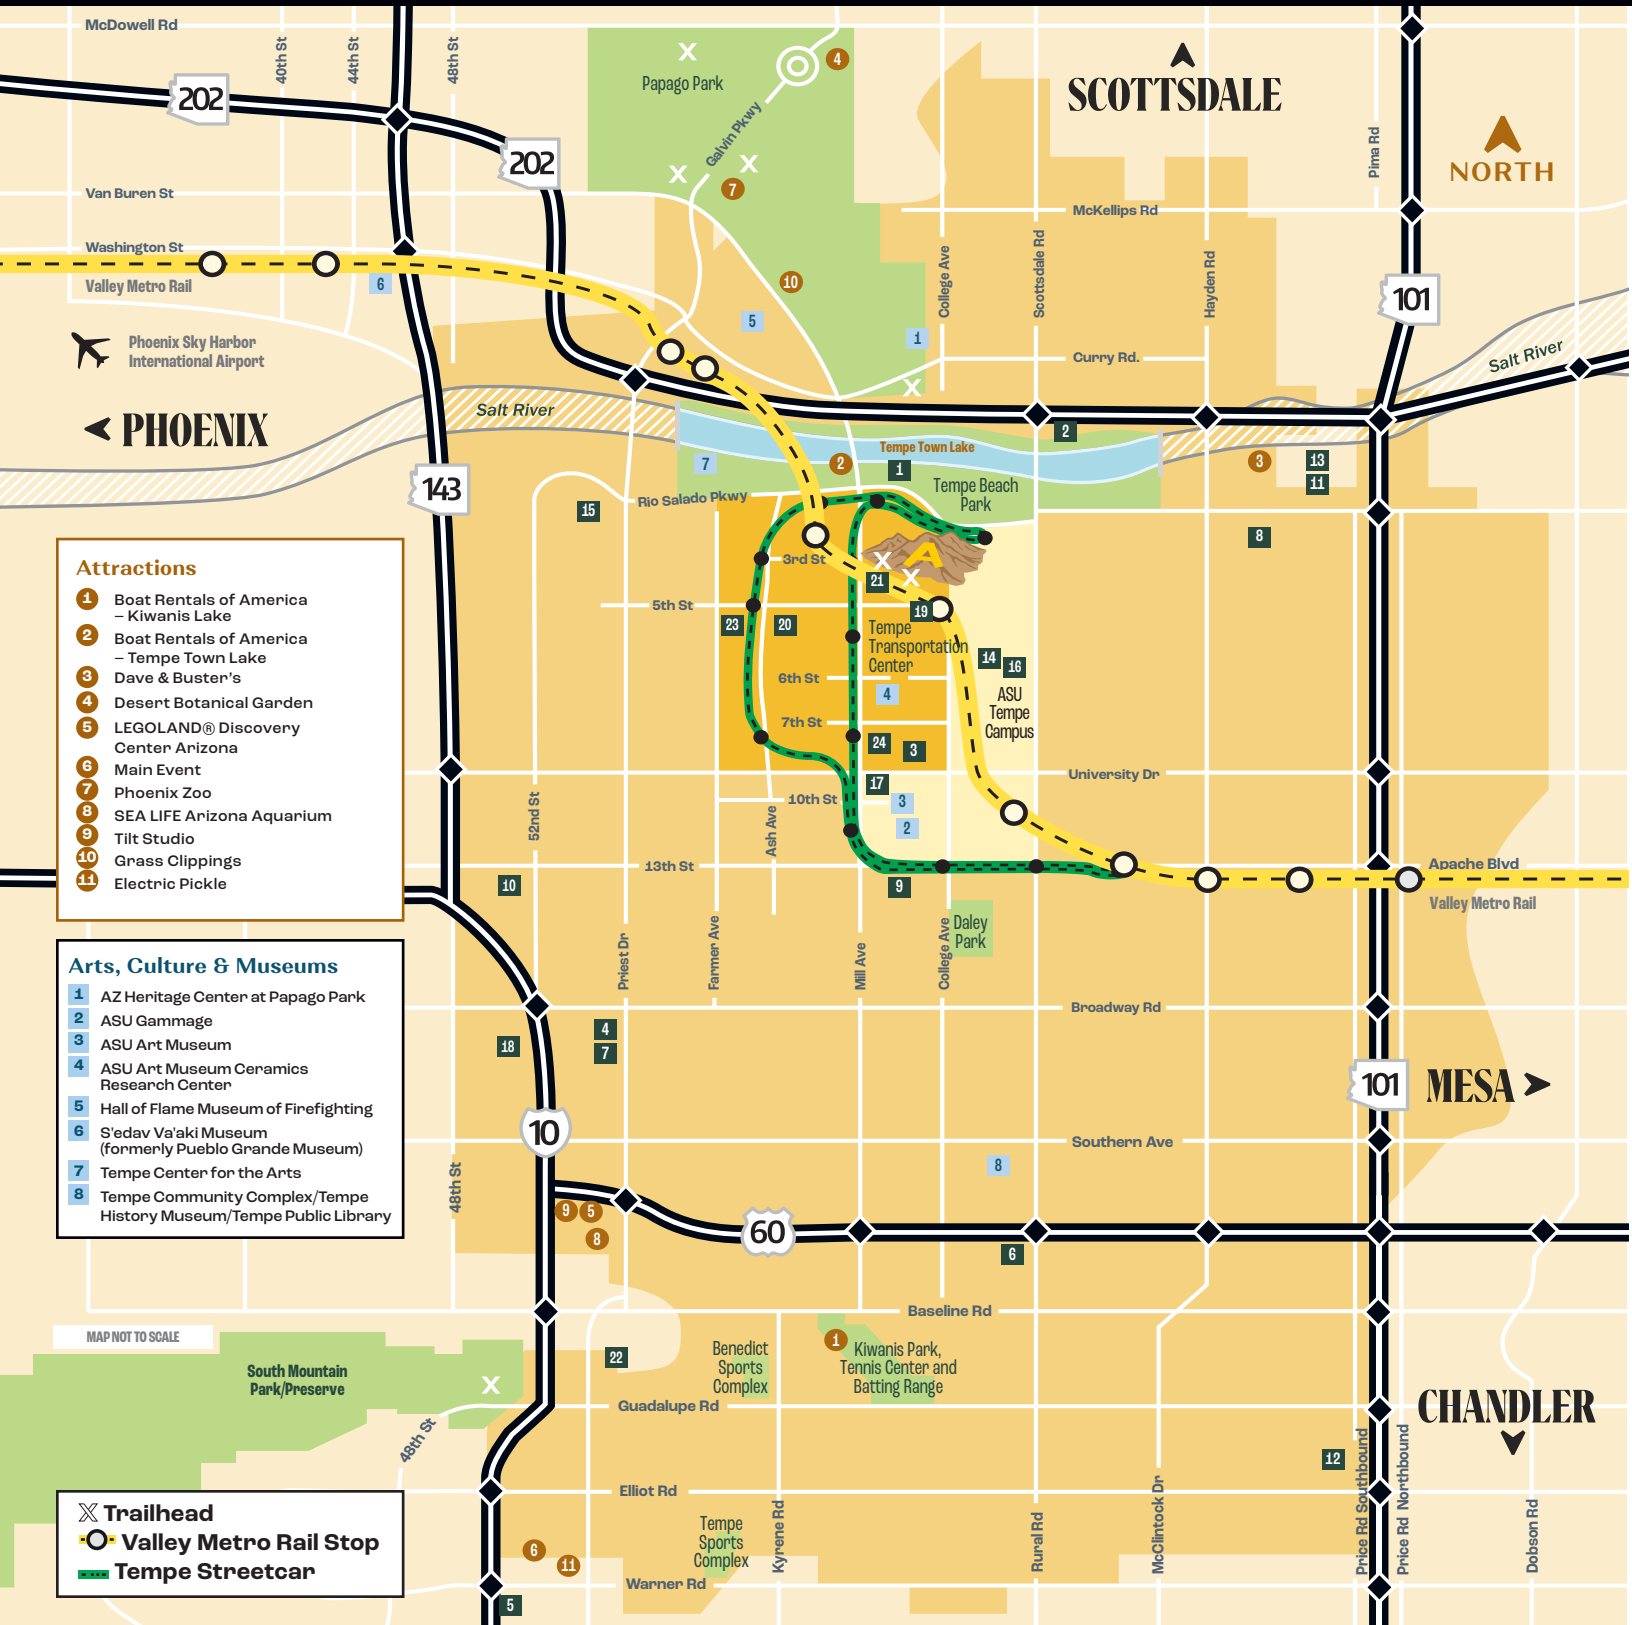

TEMPE TOURISM

1. **Attractions**
2. 1 Boat Rentals of America - Kiwanis Lake
   - 2 Boat Rentals of America - Tempe Town Lake
   - 3 Dave & Buster's
   - 4 Desert Botanical Garden
   - 5 LEGOLAND® Discovery Center Arizona
   - 6 Main Event
   - 7 Phoenix Zoo
   - 8 SEA LIFE Arizona Aquarium
   - 9 Tilt Studio
   - 10 Grass Clippings
   - 11 Electric Pickle

1. **Arts, Culture & Museums**
2. 1 AZ Heritage Center at Papago Park
   - 2 ASU Gammage
   - 3 ASU Art Museum
   - 4 ASU Art Museum Ceramics Research Center
   - 5 Hall of Flame Museum of Firefighting
   - 6 S'edav Va'aki Museum (formerly Pueblo Grande Museum)
   - 7 Tempe Center for the Arts
   - 8 Tempe Community Complex/Tempe History Museum/Tempe Public Library

1. MAP NOT TO SCALE
2. X Trailhead
   - Valley Metro Rail Stop
   - Tempe Streetcar

1. **Accommodations**
2. 1 AC Hotel Phoenix Tempe/Downtown
   - 2 Aloft Tempe
   - 3 Canopy by Hilton Tempe Downtown
   - 4 DoubleTree by Hilton Phoenix Tempe
   - 7 Drury Inn & Suites Phoenix Tempe
   - 8 Embassy Suites by Hilton Phoenix Tempe
   - 7 Fairfield Inn & Suites Phoenix Tempe/Airport

- 8 Fairfield Inn & Suites Tempe
- 9 Graduate Tempe
- 10 Hampton Inn & Suites Tempe/Phoenix Airport
- 11 Hilton Garden Inn Phoenix Tempe ASU Area
- 15 Hilton Garden Inn Phoenix-Tempe University Research Park
- 13 Homewood Suites Phoenix Tempe ASU Area
- 14 Hyatt House Tempe/Phoenix/University
- 15 Hyatt Place Tempe/Phoenix Airport

- 16 Hyatt Place Tempe/Phoenix/University
- 17 Omni Tempe Hotel at ASU
- 18 Phoenix Marriott Resort Tempe at The Buttes
- 19 Residence Inn Tempe Downtown/University
- 20 Sonesta Select Tempe Downtown
- 21 Tempe Mission Palms Hotel
- 22 TownePlace Suites Tempe
- 23 The Vib Hotel