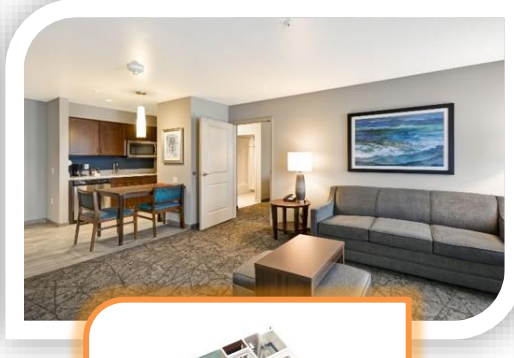

Homewood Suites Tempe ASU Area

66 S. Rockford Drive, Tempe AZ 85281

P: 480.966.2780 F: 480.966.2778

The **Homewood Suites Tempe ASU Area** is located just minutes from *Shopping and dining at Tempe Marketplace*. With easy freeway access to Interstate 101, and 202 to Phoenix, Mesa, Chandler and Scottsdale.

For Reservations – [Click Here](#)

Single King Studios at $89 plus tax, and One Bedrooms at $99 plus tax

Hotel Amenities Include:

- Studio, and One Bedroom Fully Furnished Suites with Sofa Beds in Living Rooms
- Fully Equipped Kitchens in all Suites
- Complimentary Grab and Go Breakfast
- Complimentary WiFi
- Free Business Center
- On Site, Self-Serve Laundry
- Complimentary parking
- Pet friendly(fees apply)

Be sure to update your dates of stay to receive your special pricing!

For Direct Booking please e-mail:

rbrailean@thmc.biz

---

*For stays over 30 days, tax rebates will apply, offer good through 8.30.2020