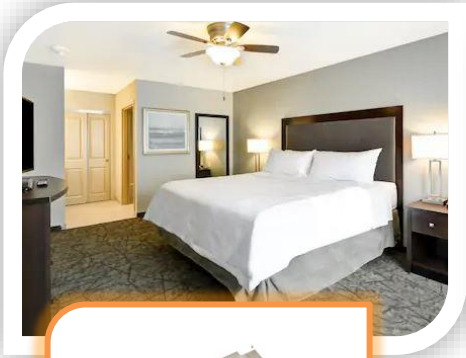

Homewood Suites Tempe ASU Area

66 S. Rockford Drive, Tempe AZ 85281

P: 480.966.2780 F: 480.966.2778

The **Homewood Suites Tempe ASU Area** is located just minutes from *Shopping and dining at Tempe Marketplace*. With easy freeway access to Interstate 101, and 202 to Phoenix, Mesa, Chandler and Scottsdale.

For Reservations – [Click Here](#)

Single King Studios at $89 plus tax, and One Bedrooms at $99 plus tax

Hotel Amenities Include:

- Studio, and One Bedroom Fully Furnished Suites with Sofa Beds in Living Rooms
- Fully Equipped Kitchens in all Suites
- Complimentary Grab and Go Breakfast
- Complimentary WiFi
- Free Business Center
- On Site, Self-Serve Laundry
- Complimentary parking
- Pet friendly(fees apply)

Be sure to update your dates of stay to receive your special pricing!

For Direct Booking please e-mail:

rbrailean@thmc.biz

---

*For stays over 30 days, tax rebates will apply, offer good through 8.30.2020